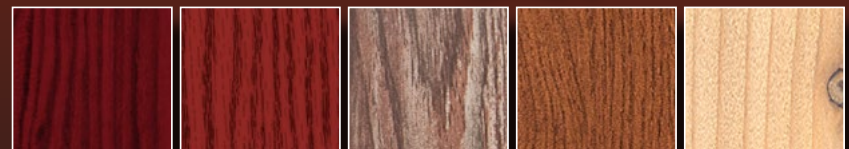

Mahogany W101   Cherry W102   Walnut W103   Rosewood W104   Eastern White Cedar - W105

Professional Fence Dealer