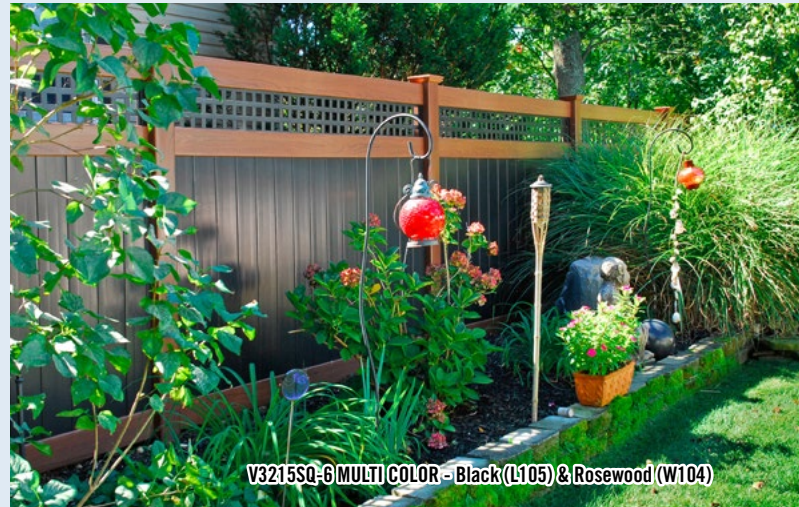

V3215SQ-6 MULTI COLOR - Black (L105) & Rosewood (W104)