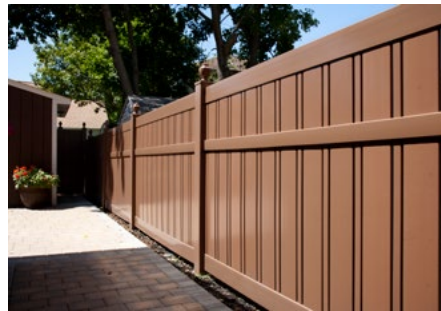

Estate Series

24 low gloss colors make up the Grand Illusions Color Spectrum™ Estate Series. Chosen from many of the most popular exterior accent colors. Perfect for matching siding, shutters, trim, and a multitude of other applications. **All low gloss matte finish.**

V500A-5E112
Brownstone (E112)